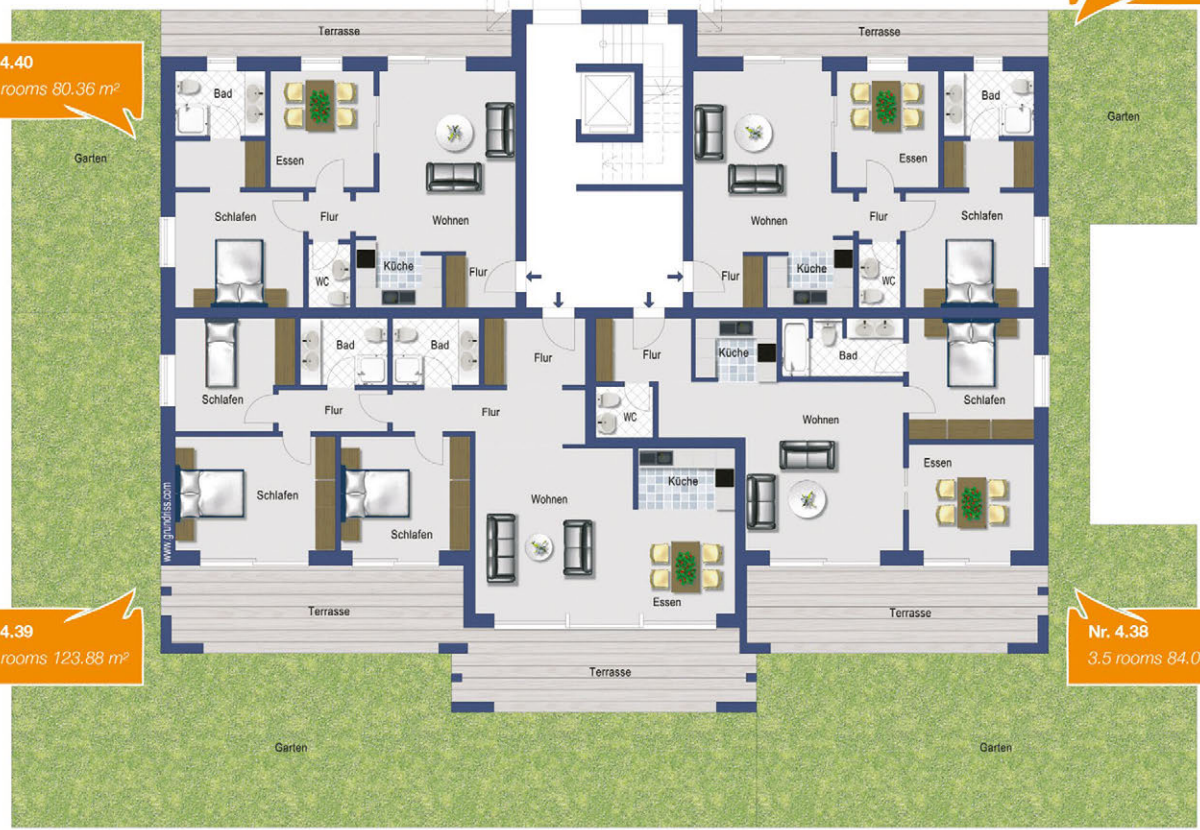

Erdgeschoss / Groundfloor

Nr. 4.40
3.5 rooms 80.36 m²

Nr. 4.37
3.5 rooms 80.36 m²

Nr. 4.39
4.5 rooms 123.88 m²

Nr. 4.38
3.5 rooms 84.01 m²

www.grundee.com

VILLA 4

1 & 2 Stock / Floor

Nr. 4.44 & Nr. 4.48

3.5 rooms 80.36 m²

Nr. 4.41 & Nr. 4.45

3.5 rooms 80.36 m²

Nr. 4.43 & Nr. 4.47

4.5 rooms 123.88 m²

Nr. 4.42 & Nr. 4.46

3.5 rooms 84.01 m²

VILLA 4

3 Stock / Floor Penthouse

Nr. 4.52
3.5 rooms 123 m²

A balcony at Delta Resort with a view of mountains and a swimming pool. The balcony features a white wicker chair and table, a white lounge chair with an orange towel, and a white railing. The background shows a large swimming pool, a building, and a mountain range under a clear blue sky.