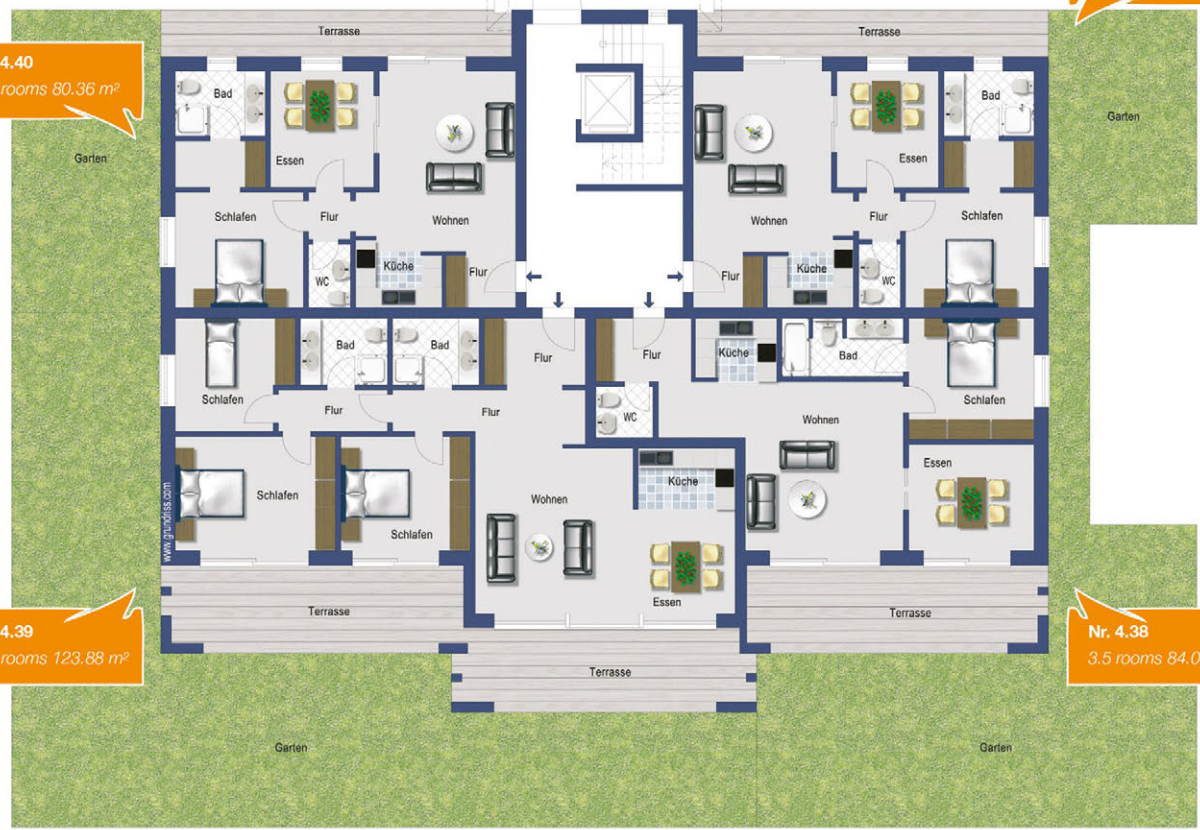

VILLA 4

Erdgeschoss / Groundfloor

Nr. 4.40
3.5 rooms 80.36 m²

Nr. 4.37
3.5 rooms 80.36 m²

Nr. 4.39
4.5 rooms 123.88 m²

Nr. 4.38
3.5 rooms 84.01 m²

www.grundee.com

VILLA 4

Erdgeschoss / Groundfloor

Nr. 4.40
3.5 rooms 80.36 m²

Nr. 4.37
3.5 rooms 80.36 m²

Nr. 4.39
4.5 rooms 123.88 m²

Nr. 4.38
3.5 rooms 84.01 m²

www.grundee.com

VILLA 4

1 & 2 Stock / Floor

VILLA 4

3 Stock / Floor Penthouse

Nr. 4.52
3.5 rooms 123 m²

A balcony at Delta Resort with a view of mountains and a swimming pool. The balcony features a white wicker chair and table, a white lounge chair with an orange towel, and a white railing. The background shows a large swimming pool, a building, and a mountain range under a clear blue sky.